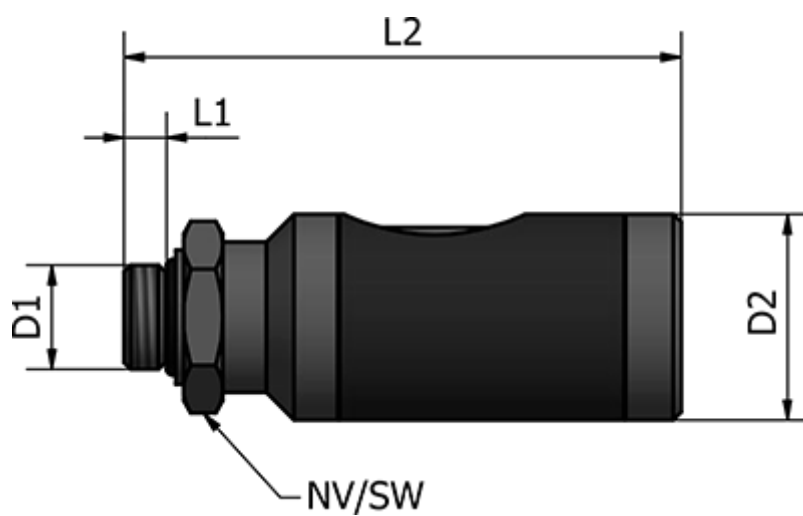

Article number: 58624411D

Description: Safety coupling w. male G1/4
NW 7.2, w. pushbutton

Measures

D1	= G 1/4
D2 (mm)	= 26
L1 (mm)	= 6.5
L2 (mm)	= 70
SW (mm)	= 21
Weight (g)	= 144